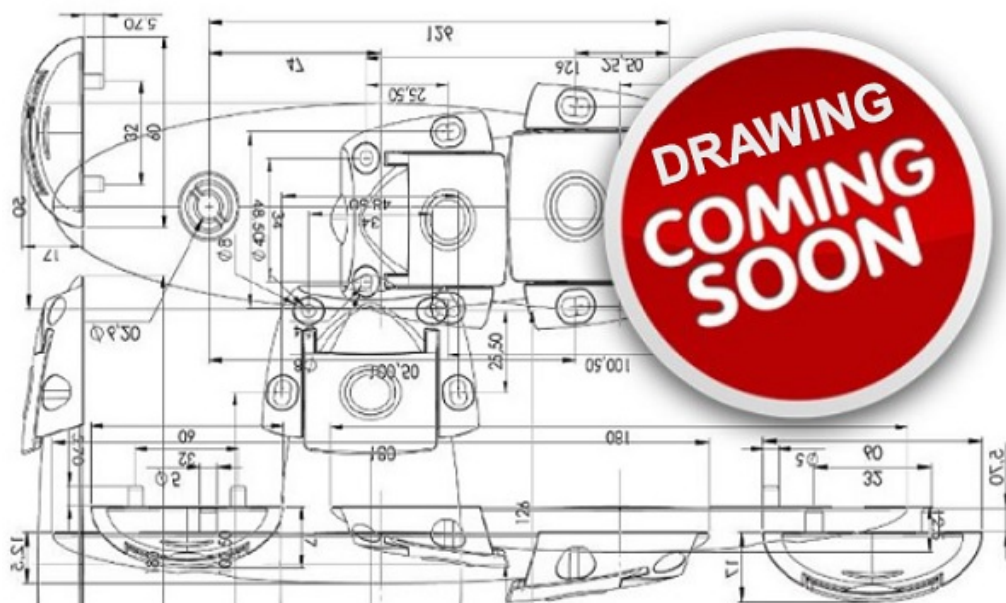

PRODUCT SHEET

Description:

Modern Key "MMI", W/Wooden Head Maple, Matt Nickel

Item number:

14.10.061-0

Units	Box	Carton	HS Code	Barcode
Pcs.	100	1000	8301700000	 5704866049641

SISO A/S

Mileparken 11
DK-2740 Skovlunde
Denmark
VAT: DK 24786013

Phone +45 45 830 900

www.siso.dk
siso@siso.dk

Danske Bank
Nytorv Branch
Copenhagen
SWIFT: DABADKKK

Account no.
4180 3112 112936
IBAN Account
DK7230003112112936